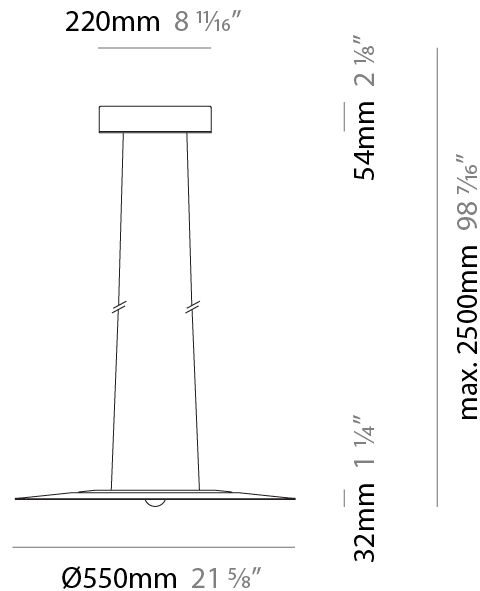

PROJECT	
TYPE	
SPECIFIER	
QUANTITY	
DATE	

PASSEPARTOUT SUSPENSION

D31022-

base number   Finish
Options

1. To build a product code in our configurator select the specify button on the base model # product page
2. To build a manual product code on this datasheet choose from the options listed below in blue font and add the suffix to the base model #

GENERAL

Series: Passepartout
Brand: Cini & Nils
Division: Design
Mounting Type: Suspension
Mounting Location: Ceiling
Subcategory: Pendant

PHYSICAL

Shape: Round
Diameter (mm): 550
Diameter (in): 21 ⁵/₈
Height (mm): 32
Height (in): 1 ¹/₄
Max. Overall Height (mm): 2500
Max. Overall Height (in): 98 ⁷/₁₆
Light Distribution: Direct / Indirect
Weight (kg): 6.3
Weight (lbs): 5.07
Fixture Finish: MWH / MBK / PCH / PGO / MSI / MGD
Fixture Material: Aluminum

ELECTRICAL

Lamp Type: LED
Input Wattage (W): 29
Total Output Wattage (W): 12.6 (Dir) / 14.9 (Ind)
Dimming: Tri-Mode (Non-Dimming and Phase Dimming (120Vac only) and 0-10V Dimming)
Driver Included: Yes
Driver Location: Integrated
Driver Type: Constant Current - Universal
Driver Class: Class 1
Input Voltage (V): 120 - 277
Constant Current (MA): 350

LED

Number of LEDs: 2
Color Temperature (°K): 2800
Nominal Lumen (lm): 2800
CRI: >90 CRI
Lamp Life (hrs): 50000

OPTICAL

RATINGS AND CERTIFICATIONS

Certified By: Certified for North American Standards
IP rating: IP20